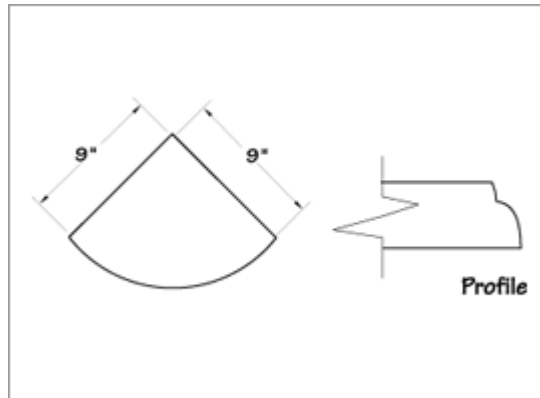

Accessories

Large Soap Dish

Sweetheart Soap Dish

Corner Soap/Shampoo Dish

Corner Shelf

Corner Seat

Shower Pan 36 x 36

Custom Marble Products - Product Specifications

Shower Pan - 36T x 42

Trim