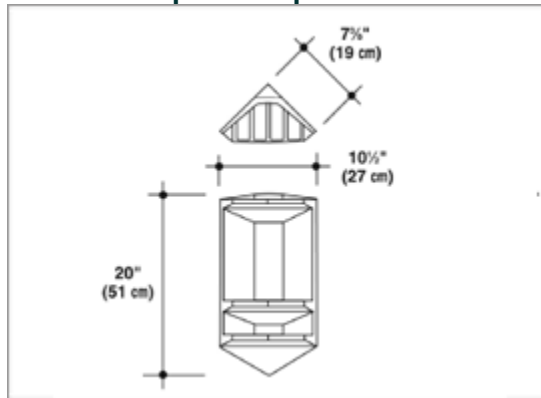

Accessories

Large Soap Dish

Sweetheart Soap Dish

Corner Soap/Shampoo Dish

Corner Shelf

Corner Seat

Shower Pan 36 x 36

Custom Marble Products - Product Specifications

Shower Pan - 36T x 42

Trim