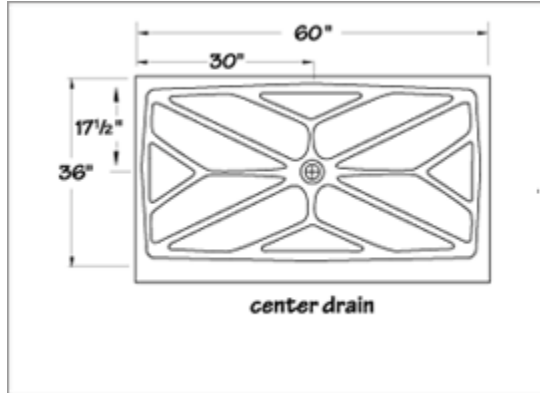

Custom Marble Products - Product Specifications

Visit Our Showroom at 2950 N. Kerr Ave., Wilmington, NC 28405
For more information, call 910.762.2225 or visit us on line!
www.custommarbleproductsinc.com

Accessories

Shower Pan - Center Drain