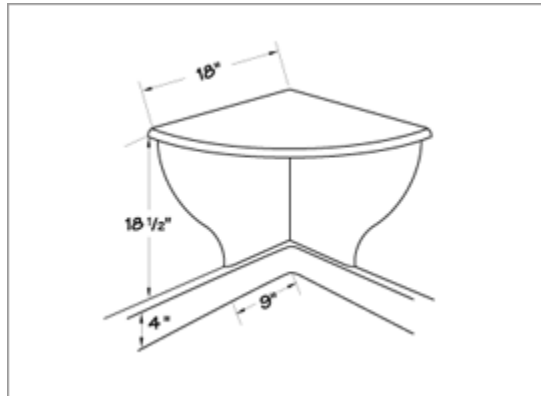

Accessories

Large Soap Dish

Sweetheart Soap Dish

Corner Soap/Shampoo Dish

Corner Shelf

Corner Seat

Shower Pan 36 x 36

Custom Marble Products - Product Specifications

Shower Pan - 36T x 42

Trim