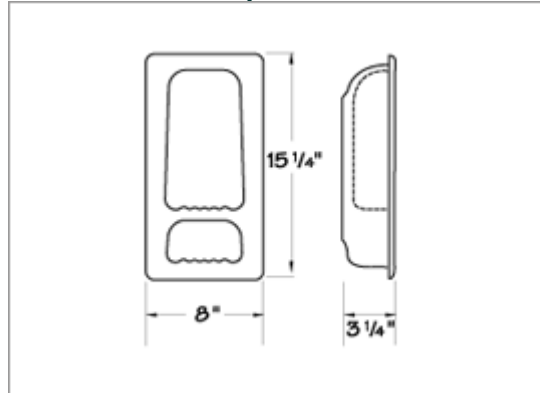

Accessories

Large Soap Dish

Sweetheart Soap Dish

Corner Soap/Shampoo Dish

Corner Shelf

Corner Seat

Shower Pan 36 x 36

Custom Marble Products - Product Specifications

Shower Pan - 36T x 42

Trim