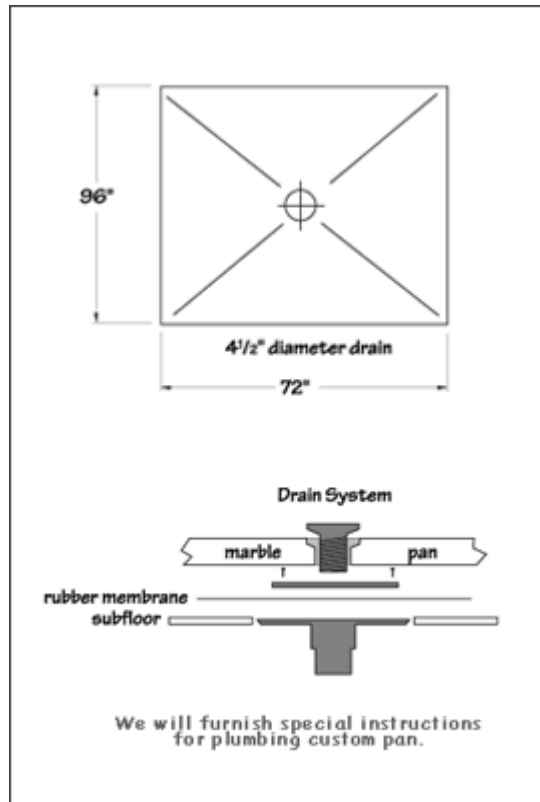

Accessories

Large Soap Dish

Sweetheart Soap Dish

Corner Soap/Shampoo Dish

Corner Shelf

Corner Seat

Shower Pan 36 x 36

Custom Marble Products - Product Specifications

Shower Pan - 36T x 42

Trim