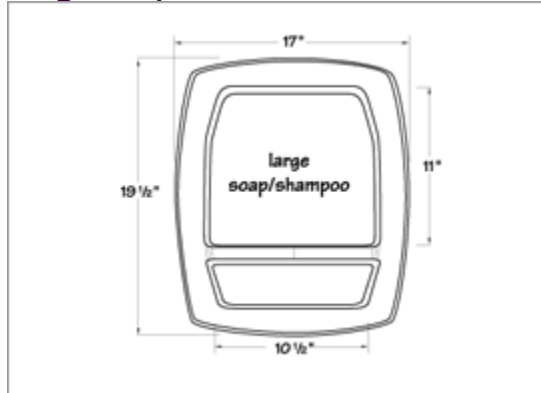

Accessories

Large Soap Dish

Sweetheart Soap Dish

Corner Soap/Shampoo Dish

Corner Shelf

Corner Seat

Shower Pan 36 x 36

Custom Marble Products - Product Specifications

Shower Pan - 36T x 42

Trim