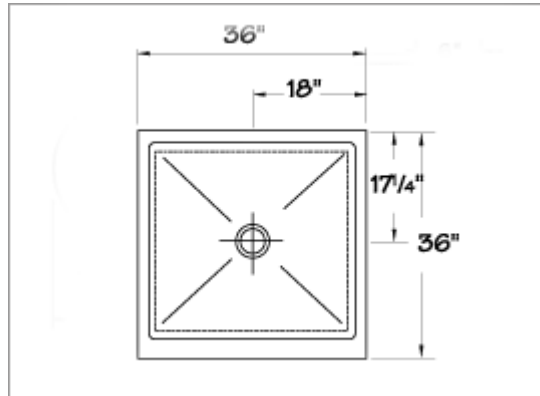

Accessories

Large Soap Dish

Sweetheart Soap Dish

Corner Soap/Shampoo Dish

Corner Shelf

Corner Seat

Shower Pan 36 x 36

Custom Marble Products - Product Specifications

Shower Pan - 36T x 42

Trim