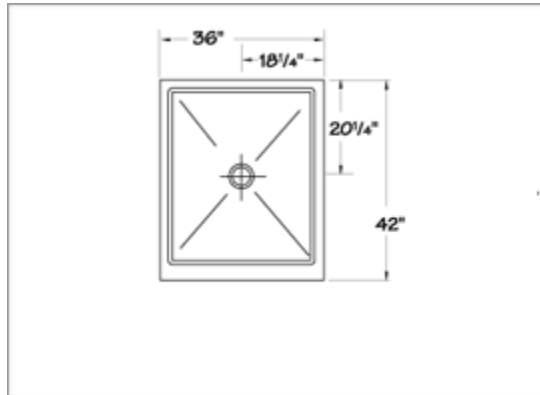

Accessories

Large Soap Dish

Sweetheart Soap Dish

Corner Soap/Shampoo Dish

Corner Shelf

Corner Seat

Shower Pan 36 x 36

Custom Marble Products - Product Specifications

Shower Pan - 36T x 42

Trim