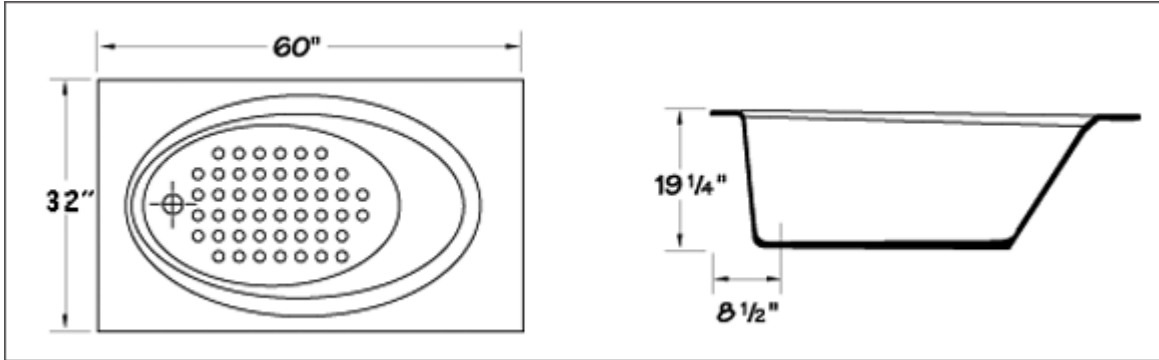

Bathtubs

Standard

Mark 20

Custom Marble Products - Product Specifications

Visit Our Showroom at 2950 N. Kerr Ave., Wilmington, NC 28405
For more information, call 910.762.2225 or visit us online!
www.custommarbleproductsinc.com