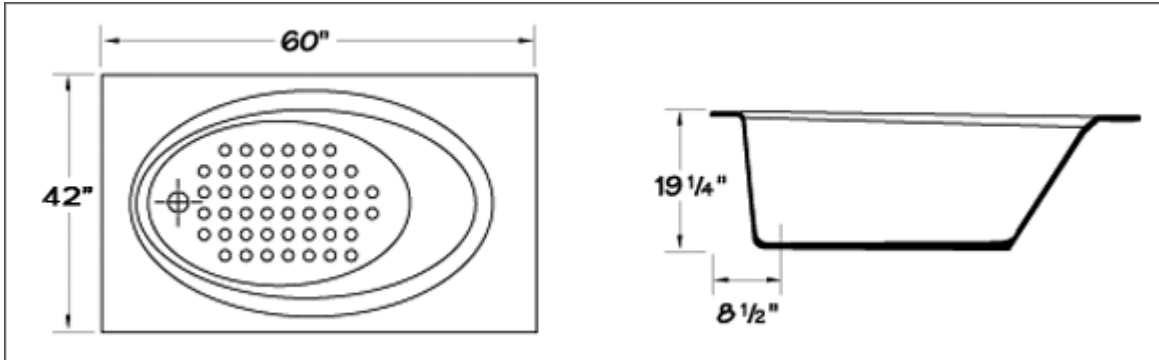

Bathtubs

Standard

Mark 20

Custom Marble Products - Product Specifications

Visit Our Showroom at 2950 N. Kerr Ave., Wilmington, NC 28405
For more information, call 910.762.2225 or visit us online!
www.custommarbleproductsinc.com