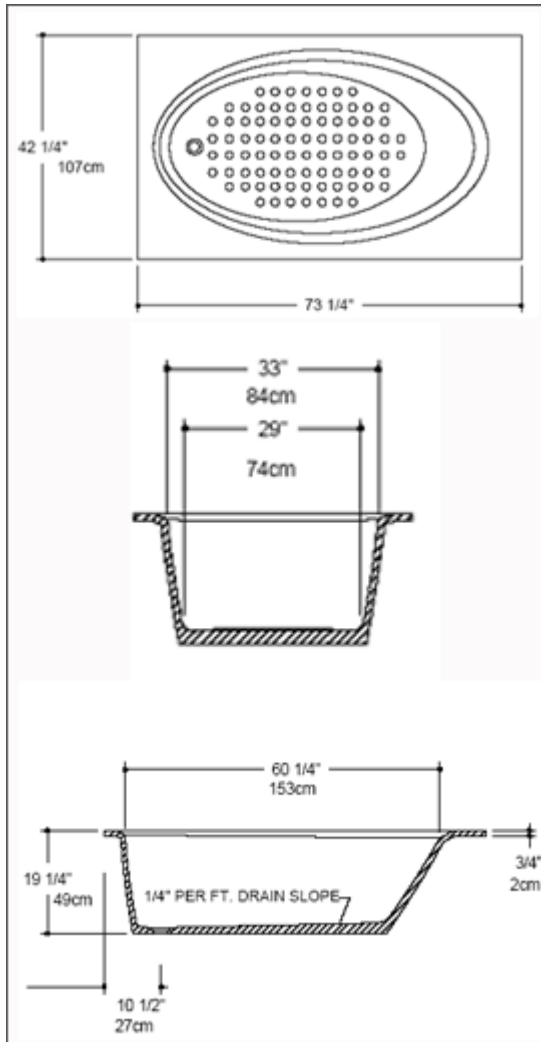

Custom Marble Products - Product Specifications

Visit Our Showroom at 2950 N. Kerr Ave., Wilmington, NC 28405
For more information, call 910.762.2225 or visit us online!
www.custommarbleproductsinc.com

Bathtubs (contd.)

Mark 17